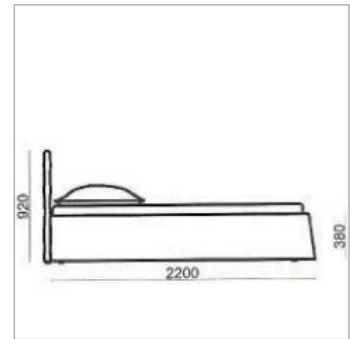

Designer: Paola Navone

Striptease is a bed system with pre-selected textiles and accessories coordinated for total harmony. Cameleon-like in its versatility, with fabric selections to dress every modern interior ... Striptease offers the versatility to redress the room by stripping and changing just the basic cover. Three sizes of mattress, either with or without storage under, and each with a choice of low or high headboard, some with the double-cushion "fat" option, are the basic elements. Pre-selected textiles are available in many colors.

Choosing your Striptease bed: (1). Choose the image of the bed you like. (2). Check to see which versions of the bed (low or high headboard, with or without storage) are available. (3). Find the price of the bed by checking Code's on the left side of the price list, making sure to select the correct mattress size. Note that the base price includes bed frame, slats, and headboard & base covered in fabric. (5). Add cost of mattress, and lastly, cost of bed textiles if you want your bed to look exactly like the photograph.

Code	Product	Desc.	(W)	(L)	(H)	Hbrd (H)	Bed w/ Cover	Cover Only	Mat-tress	Bed Ac-ces.
over.160ccL	Oversize	bed	182 / 202	220	38	92	6,584	1,976	1,580	2,560
<i>Mattress size: 160 x 200 (not included)</i>										
over.180ccL	Oversize	bed	220 / 240	220	38	92	6,962	2,061	1,706	2,560
<i>Mattress size: 180 x 200 (not included)</i>										
tshirt.160ccL	T-Shirt	Bed w/ storage	1820 / 2020	2200	38	92	5,356	641	1,580	2,560
<i>Mattress size: 160 x 200 (not included)</i>										
tshirt.180ccL	T-Shirt	Bed w/ storage	220 / 240	220	38	920 / 1350	5,679	673	1,706	2,560
<i>Mattress size: 180 x 200 (not included)</i>