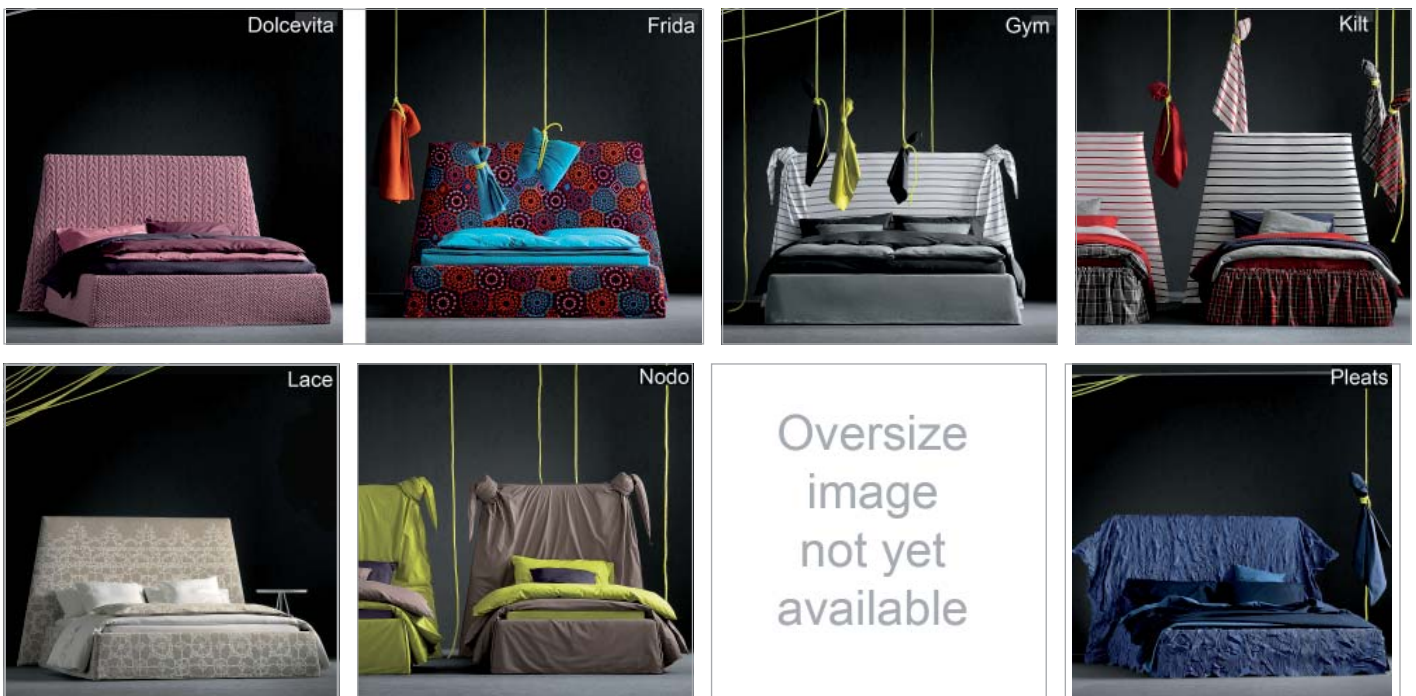

Designer: Paola Navone

Striptease is a bed system with pre-selected textiles and accessories coordinated for total harmony. Cameleon-like in its versatility, with fabric selections to dress every modern interior ... Striptease offers the versatility to redress the room by stripping and changing just the basic cover. Three sizes of mattress, either with or without storage under, and each with a choice of low or high headboard, some with the double-cushion "fat" option, are the basic elements. Pre-selected textiles are available in many colors.

Choosing your Striptease bed: (1). Choose the image of the bed you like. (2). Check to see which versions of the bed (low or high headboard, with or without storage) are available. (3). Find the price of the bed by checking Code's on the left side of the price list, making sure to select the correct mattress size. Note that the base price includes bed frame, slats, and headboard & base covered in fabric. (5). Add cost of mattress, and lastly, cost of bed textiles if you want your bed to look exactly like the photograph.