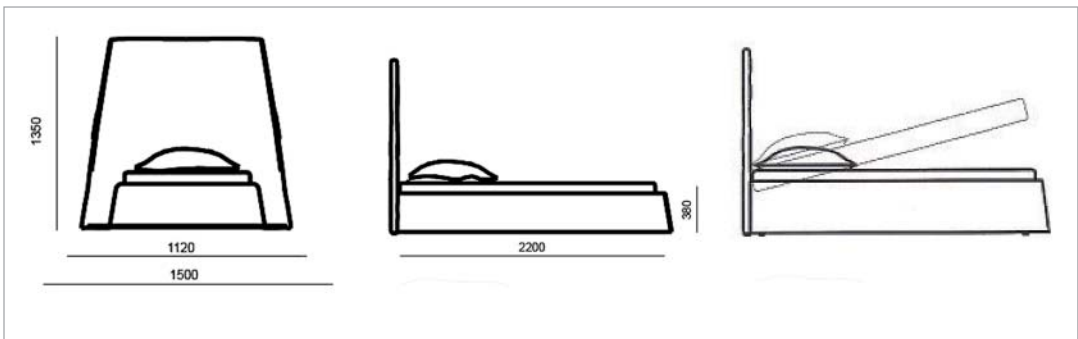

Tshirt image not yet available