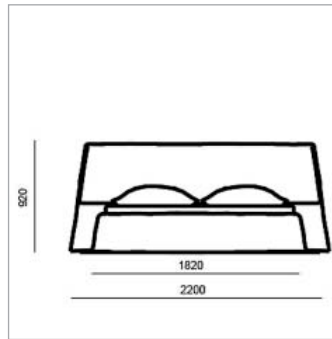

Designer: Paola Navone

Striptease is a bed system with pre-selected textiles and accessories coordinated for total harmony. Cameleon-like in its versatility, with fabric selections to dress every modern interior ... Striptease offers the versatility to redress the room by stripping and changing just the basic cover. Three sizes of mattress, either with or without storage under, and each with a choice of low or high headboard, some with the double-cushion "fat" option, are the basic elements. Pre-selected textiles are available in many colors.

Choosing your Striptease bed: (1). Choose the image of the bed you like. (2). Check to see which versions of the bed (low or high headboard, with or without storage) are available. (3). Find the price of the bed by checking Code's on the left side of the price list, making sure to select the correct mattress size. Note that the base price includes bed frame, slats, and headboard & base covered in fabric. (5). Add cost of mattress, and lastly, cost of bed textiles if you want your bed to look exactly like the photograph.

Code	Product	Desc.	(W)	(L)	(H)	Hbrd (H)	Bed w/ Cover	Cover Only	Mat-tress	Bed Ac-ces.
over.160ccL	Oversize	bed	182 / 202	220	38	92	6,584	1,976	1,580	2,560
<i>Mattress size: 160 x 200 (not included)</i>										
over.180ccL	Oversize	bed	220 / 240	220	38	92	6,962	2,061	1,706	2,560
<i>Mattress size: 180 x 200 (not included)</i>										
tshirt.160ccL	T-Shirt	Bed w/ storage	1820 / 2020	2200	38	92	5,356	641	1,580	2,560
<i>Mattress size: 160 x 200 (not included)</i>										
tshirt.180ccL	T-Shirt	Bed w/ storage	220 / 240	220	38	920 / 1350	5,679	673	1,706	2,560
<i>Mattress size: 180 x 200 (not included)</i>